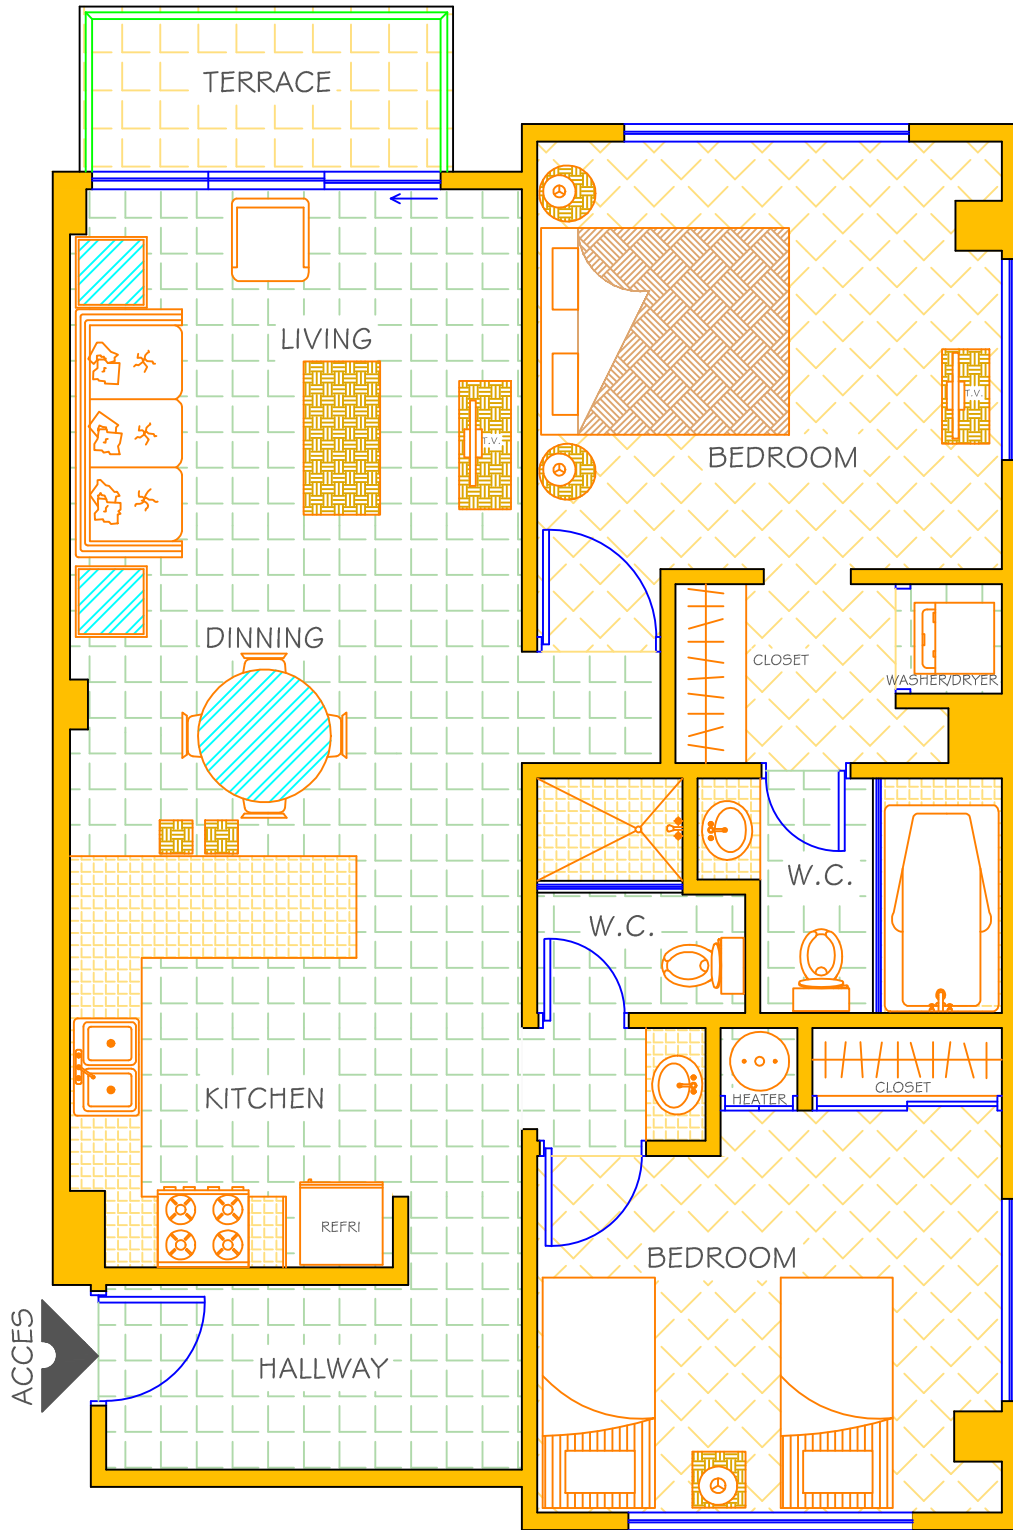

OCEAN VIEW

FLOOR PLAN

ROSARITO INN

|                |                             |                |                              |
|----------------|-----------------------------|----------------|------------------------------|
| CONDO NUMBER:  | <b>1007</b>                 | FLOOR:         | <b>10</b>                    |
| INTERIOR AREA: | <b>89.96 MT<sup>2</sup></b> | INTERIOR AREA: | <b>968.34 FT<sup>2</sup></b> |
| BALCONY AREA:  | <b>4.57 MT<sup>2</sup></b>  | BALCONY AREA:  | <b>49.19 FT<sup>2</sup></b>  |
| INFORMATION:   | <b>FURNITURE</b>            | SCALE:         | <b>N/A</b>                   |
|                |                             | YEAR:          | <b>2020</b>                  |

**OCEANA CASA DEL MAR**

PLAYAS DE ROSARITO, B.C.

ORIENTATION:

DRAW: