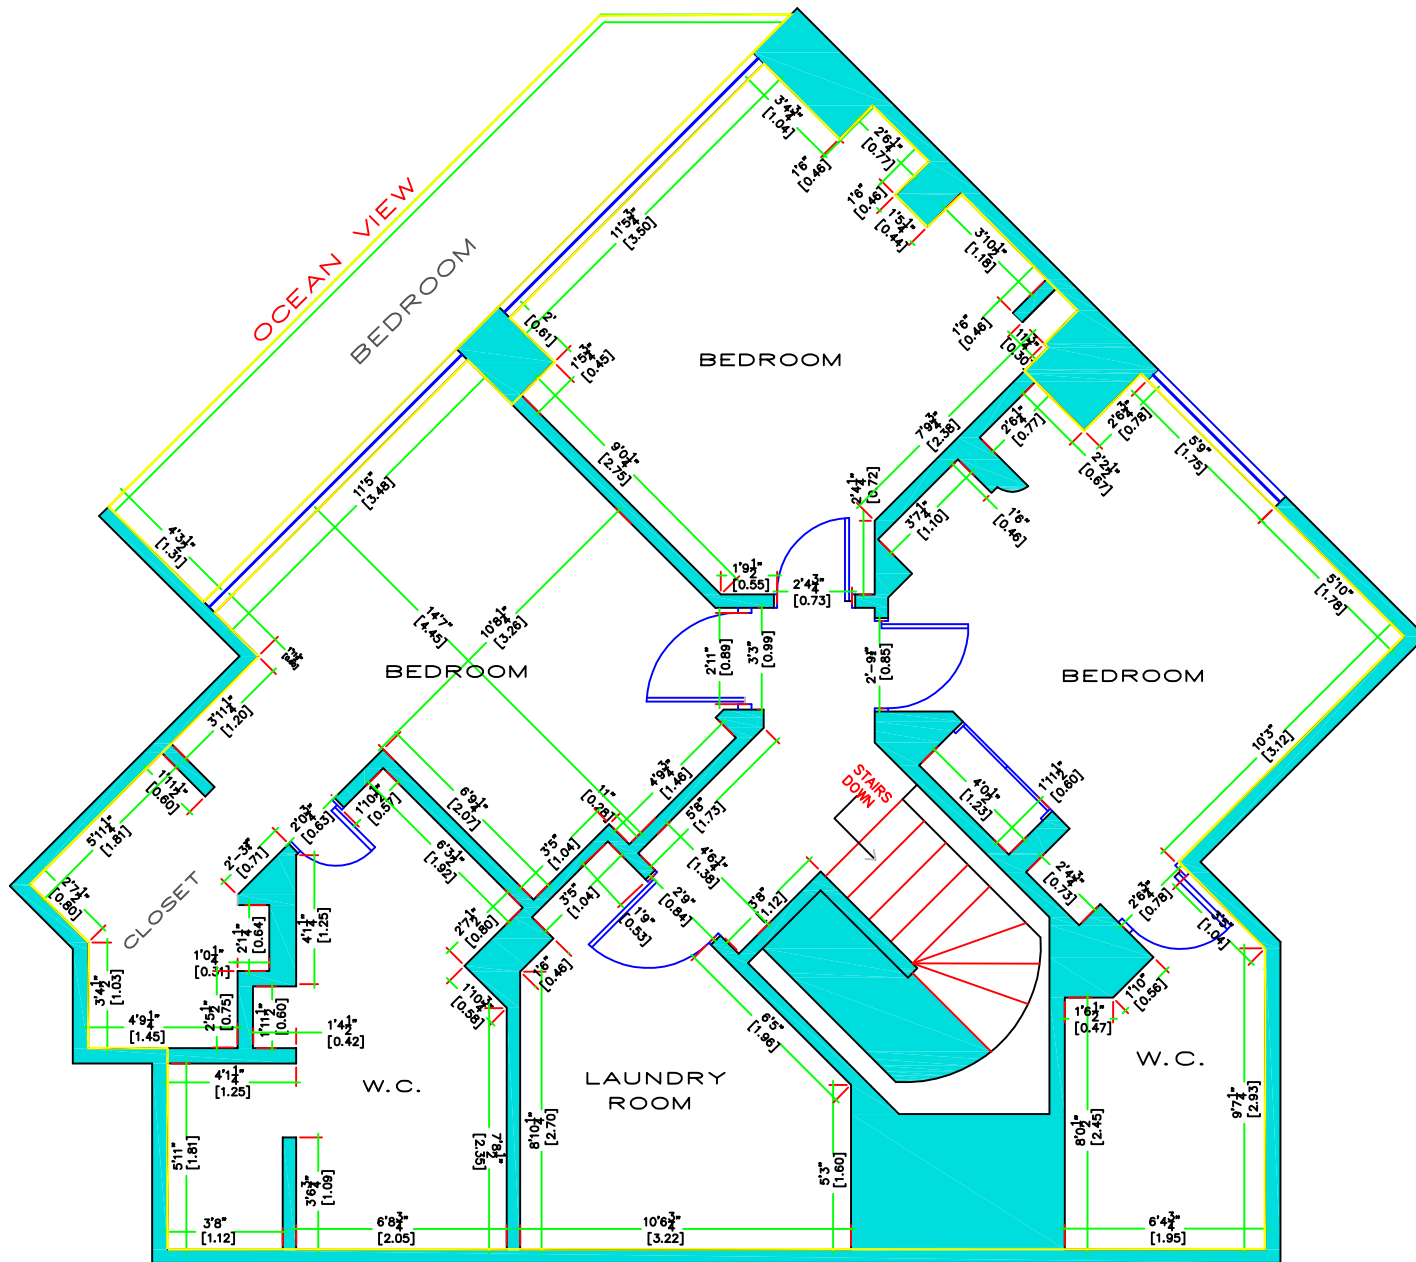

ROSARITO INN

CONDO NUMBER: 912	FLOOR: 9	INTERIOR FLOOR: 1
INTERIOR AREA: 86.51 MT²	INTERIOR AREA: 931.19 FT²	
BALCONY AREA: 9.75 MT²	BALCONY AREA: 105.02 FT²	
DRAW: MIGUEL A. CUBILLAS	SCALE: N/A	YEAR: 2011

OCEANA CASA DEL MAR

PLAYAS DE ROSARITO B.C.

INFORMATION:	ORIENTATION:
MEASURES	

FLOOR PLAN

ROSARITO INN

CONDO NUMBER:	912	FLOOR:	9	INTERIOR FLOOR:	2
INTERIOR AREA :	98.68 MT²	INTERIOR AREA :	1,062.21 FT²		
BALCONY AREA :	9.71 MT²	BALCONY AREA :	104.61 FT²		
DRAW:	MIGUEL A. CUBILLAS	SCALE:	N/A	YEAR:	2011

**OCEANA CASA
DEL MAR**

PLAYAS DE ROSARITO B.C.

INFORMATION:

MEASURES

FLOOR PLAN