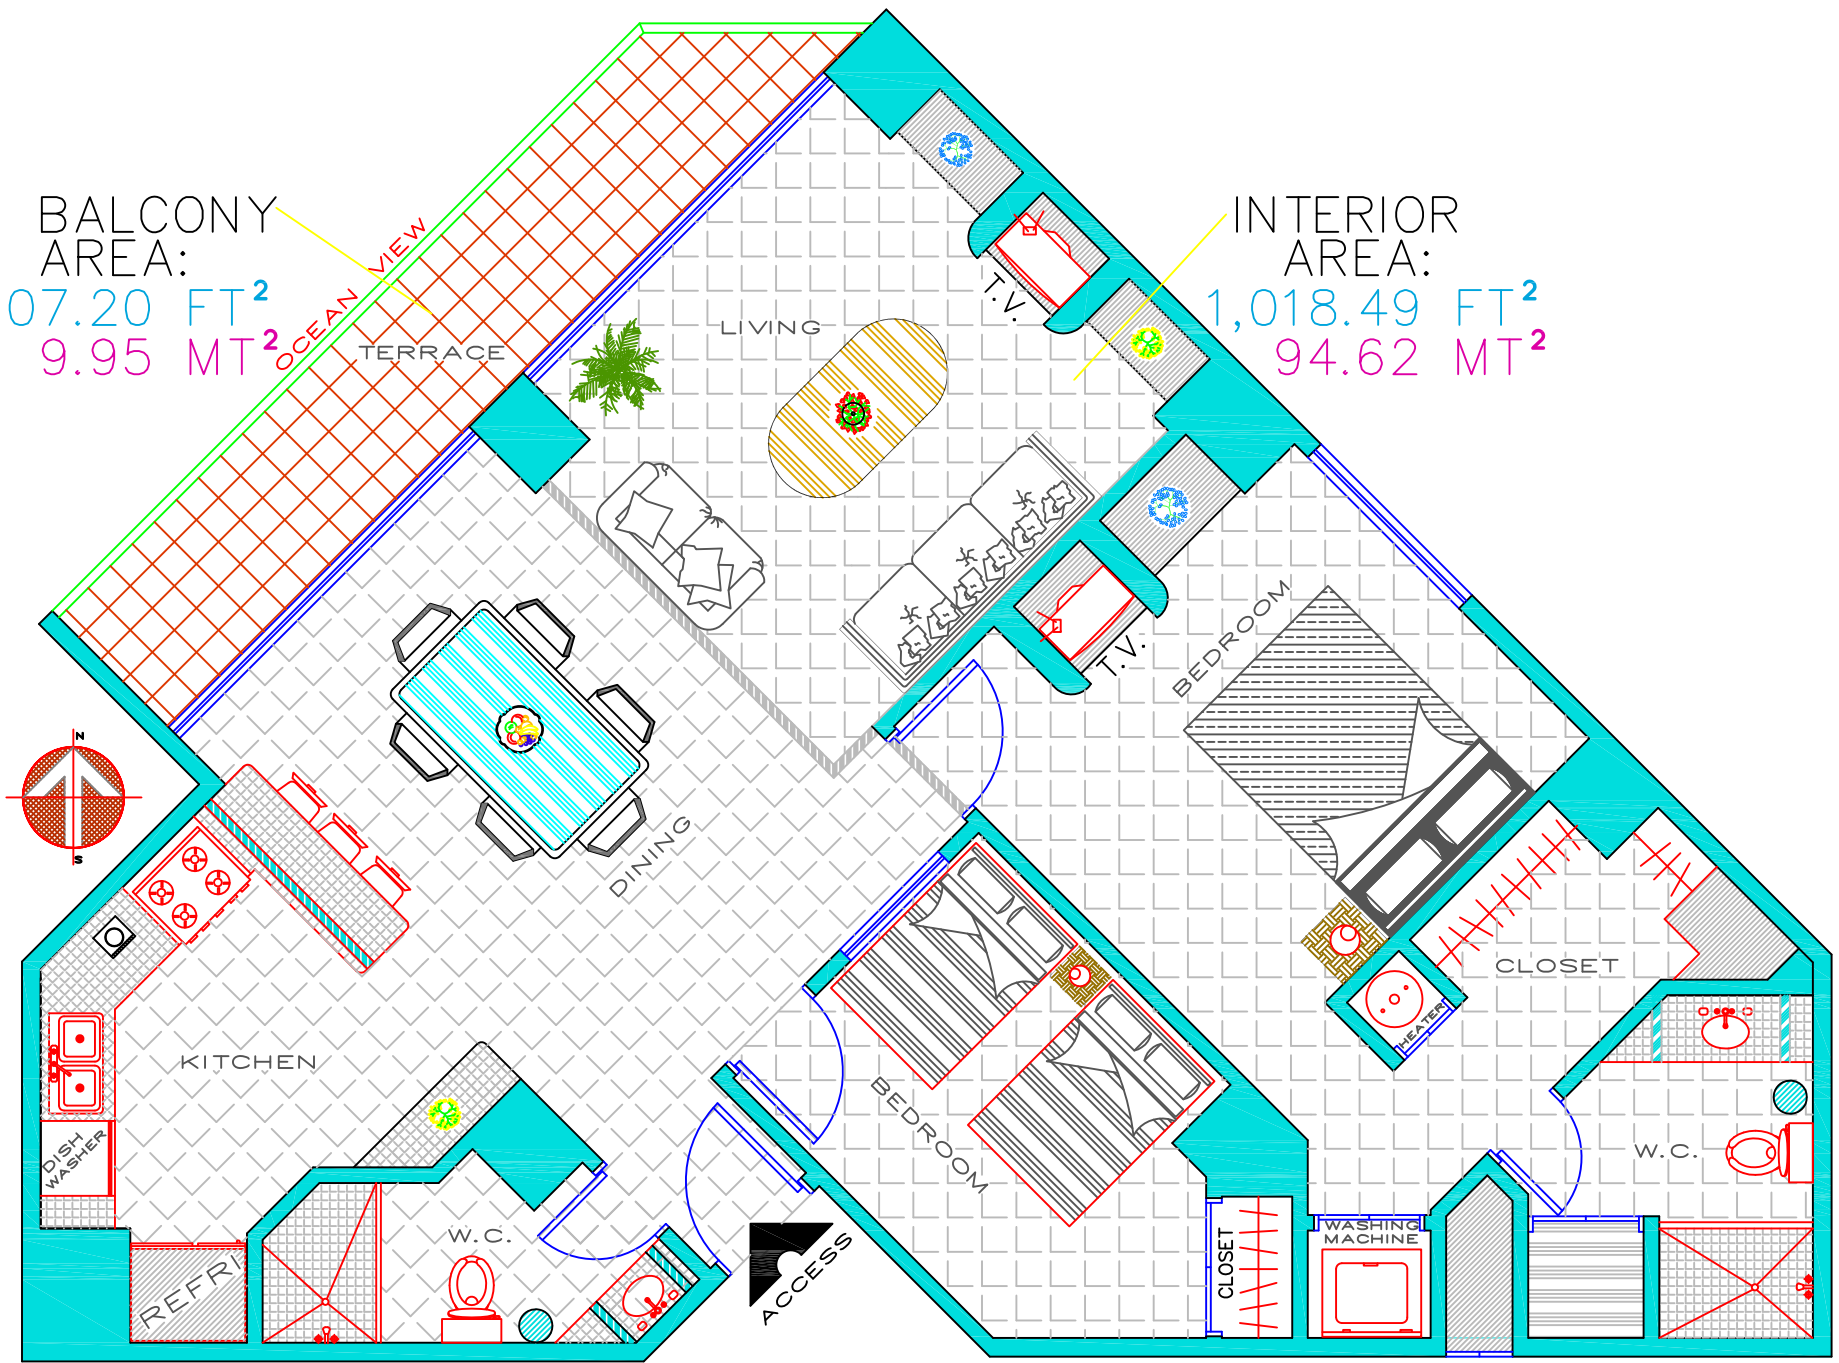

BALCONY
AREA:
107.20 FT²
9.95 MT²

INTERIOR
AREA:
1,018.49 FT²
94.62 MT²

ARCHITECTURAL PLAN CM-1208
FURNITURE'S